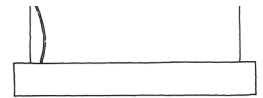

SOSU.100.AA	100cm aluminium anthracite	€ 1.660,00
SOSU.100.AB	100cm aluminium blank	€ 1.660,00
SOSU.100.AW	100cm aluminium white	€ 1.660,00
SOSU.100.BR	100cm bronze	€ 2.375,00

Dimensions: 100cm x 7cm x height 13cm
Weight: 7kg (bronze 18kg)
Lampholder: R7s/118 mm
max. 3 x 200W / 240V or T5