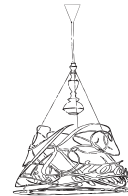

Dimensions: 44cm x 25cm x height 47cm  
Weight: 2kg  
Lampholder: E14 max. 2 x 40W / 240V

OD05WA.SI	5 light silver	
OD05WA.CO	5 light copper	
OD05WA.BL	5 light black copper	

Dimensions: 70cm x 35cm x height 65cm  
Weight: 3,5kg  
Lampholder: E14 max. 5 x 40W / 240V

### idée fixe suspension lamp

IF01SU.GO  
IF01SU.HG  
IF01SU.WH

gold  
high gloss polished steel  
white

€ 9.820,00  
€ 6.235,00  
€ 5.200,00

Dimensions: height 90 cm Ø 80 cm  
Weight: 7kg  
Lampholder: GU10 max. 1 x 75W / 240V