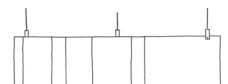

paraaf

paraaf suspension lamp

PA02SU	2 light	€ 1.916,25

Dimensions: 45cm x 70cm x height 13cm
Weight: 3,5kg
Lampholder: E27 max. 2 x 75W / 240V