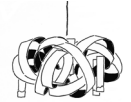

montone chandelier round

MN03CH.ST.R	3 light stainless steel	€ 1.467,75
MN03CH.HG.R	3 light high gloss polished	€ 1.591,35
MN03CH.WH.R	3 light white	€ 1.591,35
MN03CH.HG/BL.R	3 light high gloss polished/black	€ 1.730,40
MN03CH.TOT.BR.R	3 light total brass	€ 2.199,05

Dimensions: Ø 45cm x height 35cm
Weight: 4kg
Lampholder: G9 max. 3 x 60W / 240V