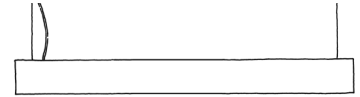

SOSU.140.AA	140cm aluminium anthracite	€ 2.165,00
SOSU.140.AB	140cm aluminium blank	€ 2.165,00
SOSU.140.AW	140cm aluminium white	€ 2.165,00
SOSU.140.BR	140cm bronze	€ 3.300,00

Dimensions: 140cm x 8,5cm x height 13cm
Weight: 9,5kg (bronze 24kg)
Lampholder: R7s/118mm
max. 3 x 200W / 240V or T5