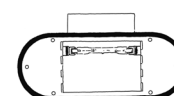

solo uplighter

SOLO-UPLIGHTER.AA
SOLO-UPLIGHTER.AB
SOLO-UPLIGHTER.AW
SOLO-UPLIGHTER.BR

aluminium anthracite
aluminium blank
aluminium white
bronze

€ 475,00
€ 475,00
€ 475,00
€ 705,00

Dimensions: 30cm x 16cm x height 5,5cm
Weight: 2,5kg
Lampholder: R7s/118 mm
max. 200W / 240V