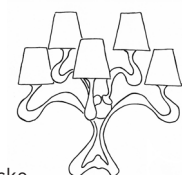

OD02WA.SI	2 light silver	
OD02WA.CO	2 light copper	
OD02WA.BL	2 light black copper	

Dimensions: 44cm x 25cm x height 47cm
Weight: 2kg
Lampholder: E14 max. 2 x 40W / 240V